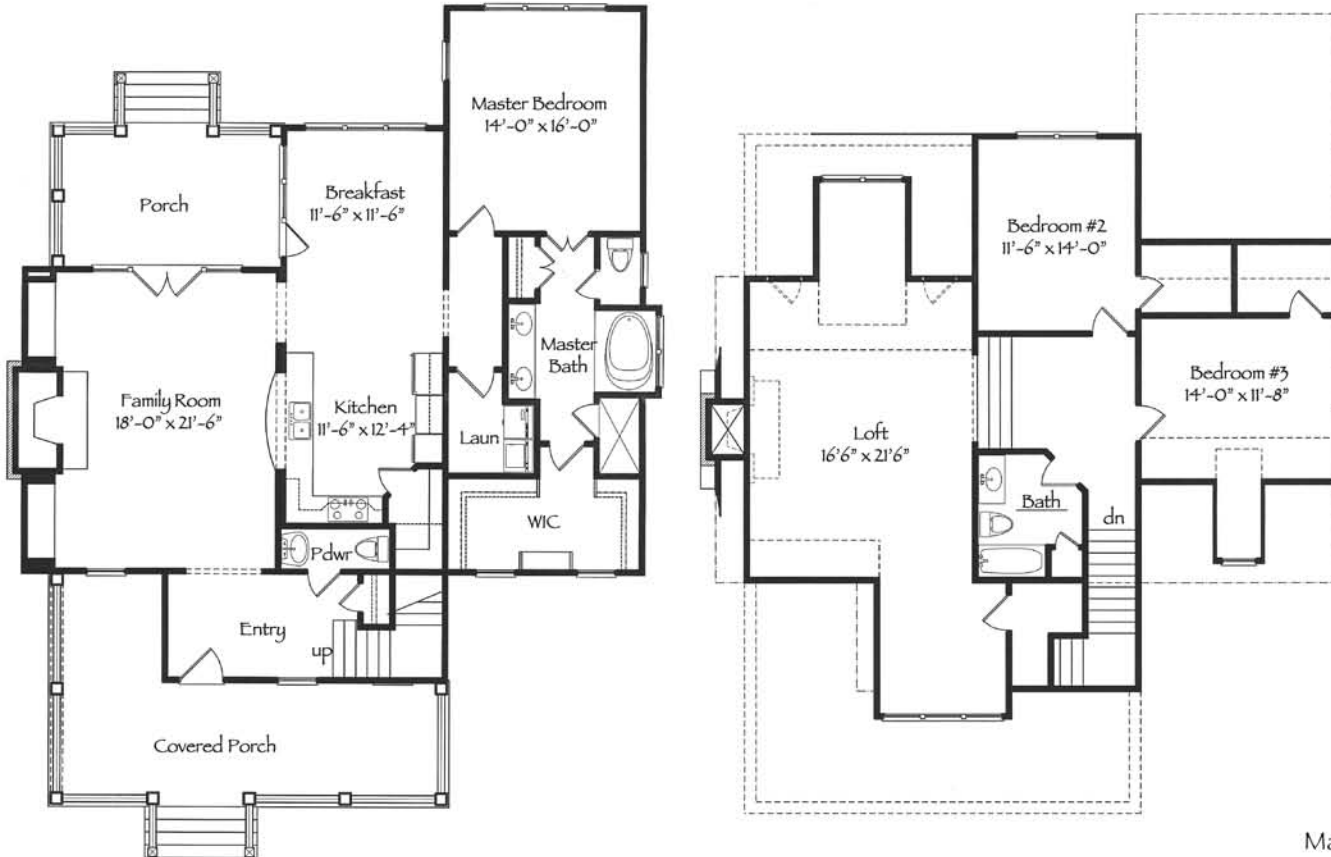

The Cypress Four

Longleaf
AT CALLAWAY.

Callaway Gardens Living
www.CallawayGardensLiving.com

Floor Plans and Elevations are artist renderings only and are subject to change. All room sizes and square footage are approximate. Printed on recycled paper. Revised 09.01.09

The Cypress Four

This classic Cape Cod style home is perfect for entertaining. Once inside, you will find a view through the family room to the back yard. The spacious kitchen and breakfast room share the view through triple windows. The master suite with private bath is tucked away to the rear of the home. Upstairs, a spacious loft provides additional space for a possible playroom. Two bedrooms share a bath with separate dressing space.

Main Level	Upper Level	Total
1578 sf	1170 sf	2748 sf