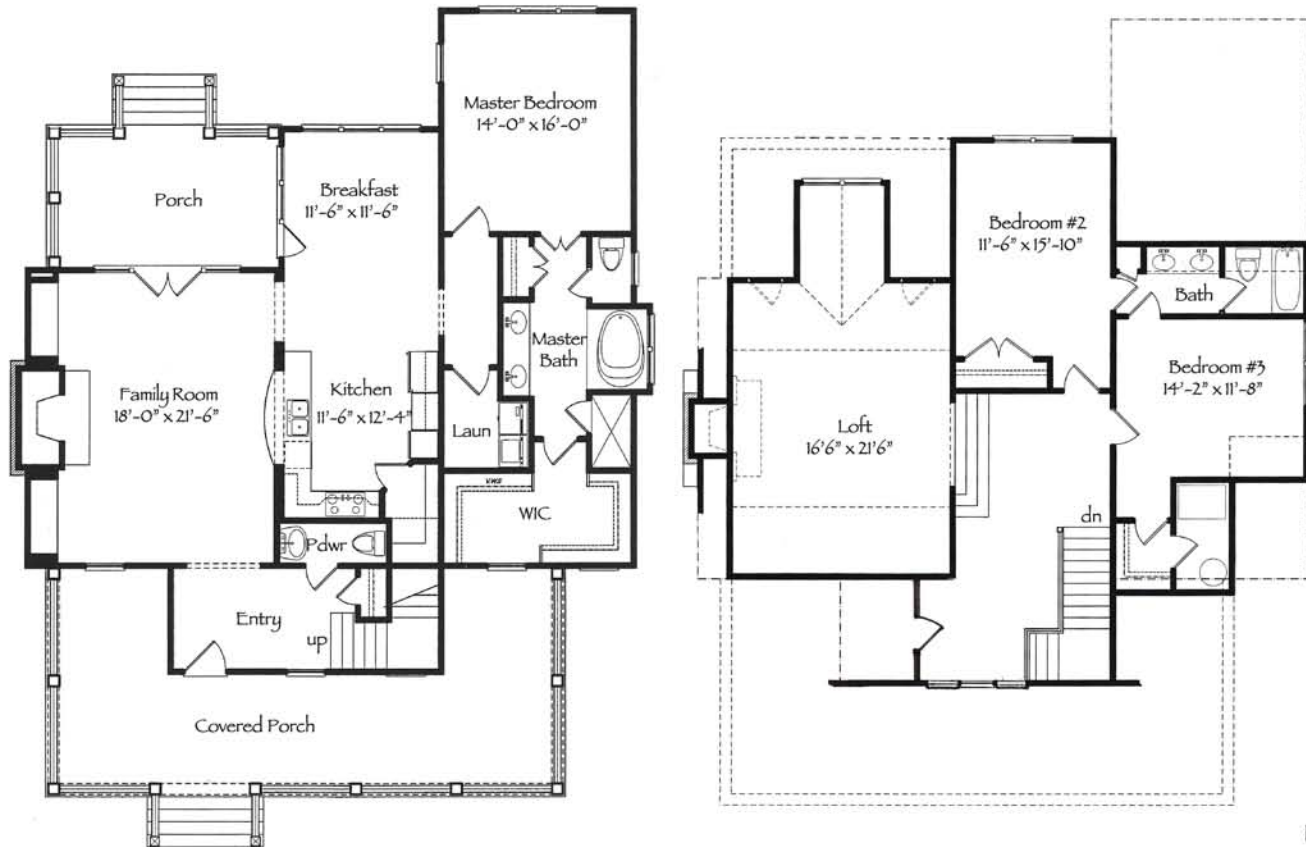

# The Cypress Three

The large wrap-around porch allows plenty of room for outdoor entertaining. Once inside, you will find a view through the family room to the back yard. The spacious kitchen and breakfast room share the view through triple windows. The master suite with private bath is tucked away to the rear of the home. Upstairs, a spacious loft provides additional space for a possible playroom. Two bedrooms share a bath with separate dressing space.

Main Level	Upper Level	Total
1573 sf	1162 sf	2735 sf